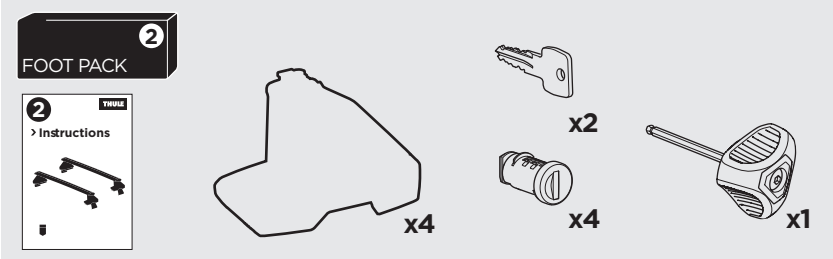

1

Kit 145231

MITSUBISHI Colt (Mk. VII), 5-dr Hatchback, 24-
 RENAULT Clio (Mk. V), 5-dr Hatchback, 20-

ISO 11154-E

THULE WingBar Evo	THULE WingBar Edge	THULE WingBar	THULE SquareBar Evo	Evo X (scale)	Edge X (scale)
MITSUBISHI Colt (Mk. VII), 5-dr Hatchback, 24-				37,5	D
RENAULT Clio (Mk. V), 5-dr Hatchback, 20-				37,5	D
THULE ProBar Evo	THULE SlideBar Evo			X (mm/inch)	
MITSUBISHI Colt (Mk. VII), 5-dr Hatchback, 24-				1026 mm / 40 3/8"	
RENAULT Clio (Mk. V), 5-dr Hatchback, 20-				1026 mm / 40 3/8"	

THULE WingBar Evo	THULE WingBar Edge	THULE WingBar	THULE SquareBar Evo	Evo Y (scale)	Edge Y (scale)
MITSUBISHI Colt (Mk. VII), 5-dr Hatchback, 24-				30,5	R
RENAULT Clio (Mk. V), 5-dr Hatchback, 20-				30,5	R
THULE ProBar Evo	THULE SlideBar Evo			Y (mm/inch)	
MITSUBISHI Colt (Mk. VII), 5-dr Hatchback, 24-				956 mm / 37 5/8"	
RENAULT Clio (Mk. V), 5-dr Hatchback, 20-				956 mm / 37 5/8"	

	W (mm/inch)	Z (mm/inch)
MITSUBISHI Colt (Mk. VII), 5-dr Hatchback, 24-	720 mm / 28 3/8"	260 mm / 10 1/4"
RENAULT Clio (Mk. V), 5-dr Hatchback, 20-	720 mm / 28 3/8"	260 mm / 10 1/4"