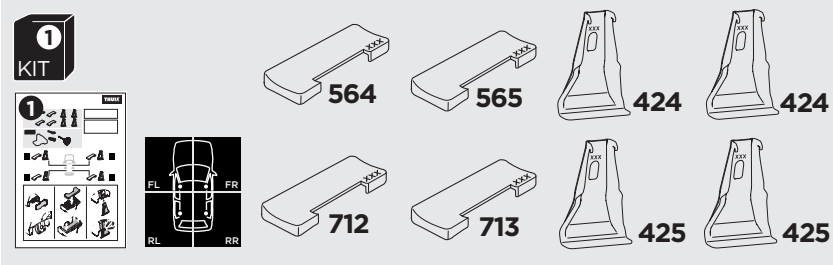

1

Kit 145231

MITSUBISHI Colt (Mk. VII), 5-dr Hatchback, 24-
 RENAULT Clio (Mk. V), 5-dr Hatchback, 20-

ISO 11154-E

THULE WingBar Evo	THULE WingBar Edge	THULE WingBar	THULE SquareBar Evo	Evo X (scale)	Edge X (scale)
MITSUBISHI Colt (Mk. VII), 5-dr Hatchback, 24-				37,5	D
RENAULT Clio (Mk. V), 5-dr Hatchback, 20-				37,5	D
THULE ProBar Evo	THULE SlideBar Evo			X (mm/inch)	
MITSUBISHI Colt (Mk. VII), 5-dr Hatchback, 24-				1026 mm / 40 3/8"	
RENAULT Clio (Mk. V), 5-dr Hatchback, 20-				1026 mm / 40 3/8"	

THULE WingBar Evo	THULE WingBar Edge	THULE WingBar	THULE SquareBar Evo	Evo Y (scale)	Edge Y (scale)
MITSUBISHI Colt (Mk. VII), 5-dr Hatchback, 24-				30,5	R
RENAULT Clio (Mk. V), 5-dr Hatchback, 20-				30,5	R
THULE ProBar Evo	THULE SlideBar Evo			Y (mm/inch)	
MITSUBISHI Colt (Mk. VII), 5-dr Hatchback, 24-				956 mm / 37 5/8"	
RENAULT Clio (Mk. V), 5-dr Hatchback, 20-				956 mm / 37 5/8"	

	W (mm/inch)	Z (mm/inch)
MITSUBISHI Colt (Mk. VII), 5-dr Hatchback, 24-	720 mm / 28 3/8"	260 mm / 10 1/4"
RENAULT Clio (Mk. V), 5-dr Hatchback, 20-	720 mm / 28 3/8"	260 mm / 10 1/4"