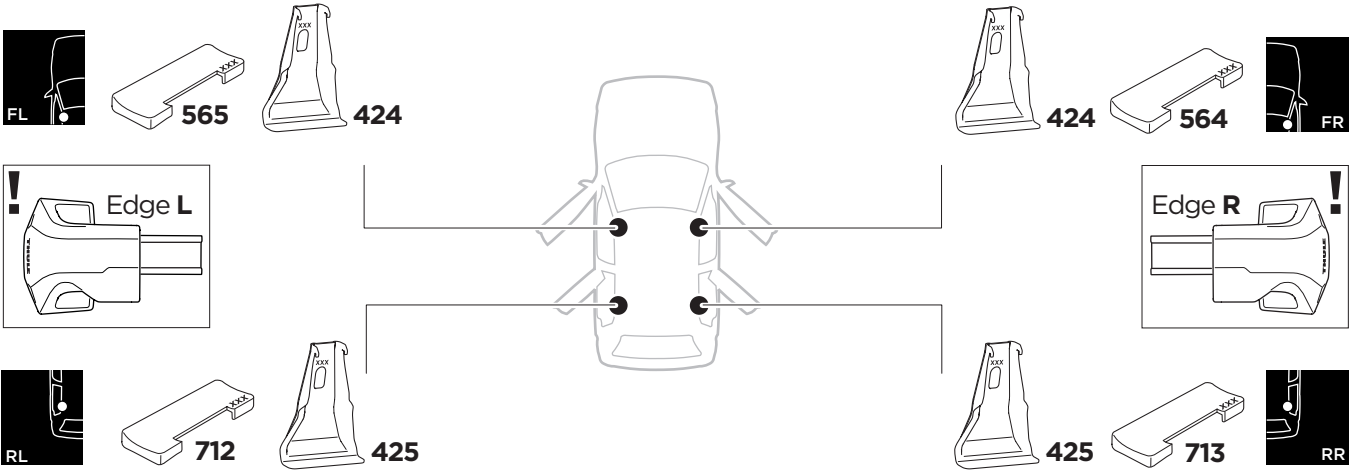

1

Kit 145231

MITSUBISHI Colt (Mk. VII), 5-dr Hatchback, 24-
 RENAULT Clio (Mk. V), 5-dr Hatchback, 20-

ISO 11154-E

THULE WingBar Evo	THULE WingBar Edge	THULE WingBar	THULE SquareBar Evo	Evo X (scale)	Edge X (scale)
MITSUBISHI Colt (Mk. VII), 5-dr Hatchback, 24-				37,5	D
RENAULT Clio (Mk. V), 5-dr Hatchback, 20-				37,5	D
THULE ProBar Evo	THULE SlideBar Evo			X (mm/inch)	
MITSUBISHI Colt (Mk. VII), 5-dr Hatchback, 24-				1026 mm / 40 3/8"	
RENAULT Clio (Mk. V), 5-dr Hatchback, 20-				1026 mm / 40 3/8"	

THULE WingBar Evo	THULE WingBar Edge	THULE WingBar	THULE SquareBar Evo	Evo Y (scale)	Edge Y (scale)
MITSUBISHI Colt (Mk. VII), 5-dr Hatchback, 24-				30,5	R
RENAULT Clio (Mk. V), 5-dr Hatchback, 20-				30,5	R
THULE ProBar Evo	THULE SlideBar Evo			Y (mm/inch)	
MITSUBISHI Colt (Mk. VII), 5-dr Hatchback, 24-				956 mm / 37 5/8"	
RENAULT Clio (Mk. V), 5-dr Hatchback, 20-				956 mm / 37 5/8"	

	W (mm/inch)	Z (mm/inch)
MITSUBISHI Colt (Mk. VII), 5-dr Hatchback, 24-	720 mm / 28 3/8"	260 mm / 10 1/4"
RENAULT Clio (Mk. V), 5-dr Hatchback, 20-	720 mm / 28 3/8"	260 mm / 10 1/4"