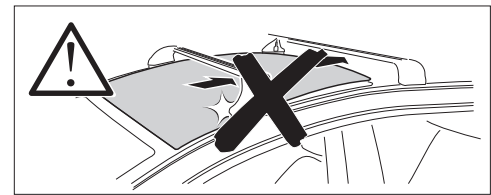

1

Kit 186211

AUDI A5 Avant, 5-dr Estate, 25-

ISO 11154-E

This kit is only for vehicles with flush railing.

1 KIT
Safety

O19 x4 171 x4 O22 x4 Spare Part 54201 x4

Max: 75 kg / 165 lbs

Max 130 km/h / 80 Mph

2 FOOT PACK
Instructions

x4 4 Nm x1

80 km/h / 50 Mph

1 KIT + **2 FOOT PACK**

1 Evo Edge

2

3 **4** **5**